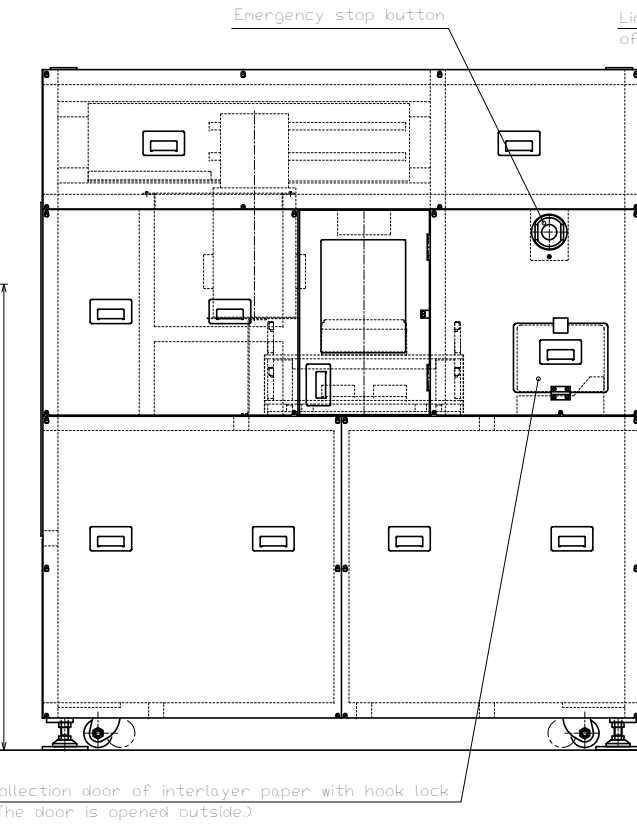

Reference drawing

× This drawing may be revised without any advance notification.

× When designing the equipment layout based on this drawing, please confirm with JEL in advance.