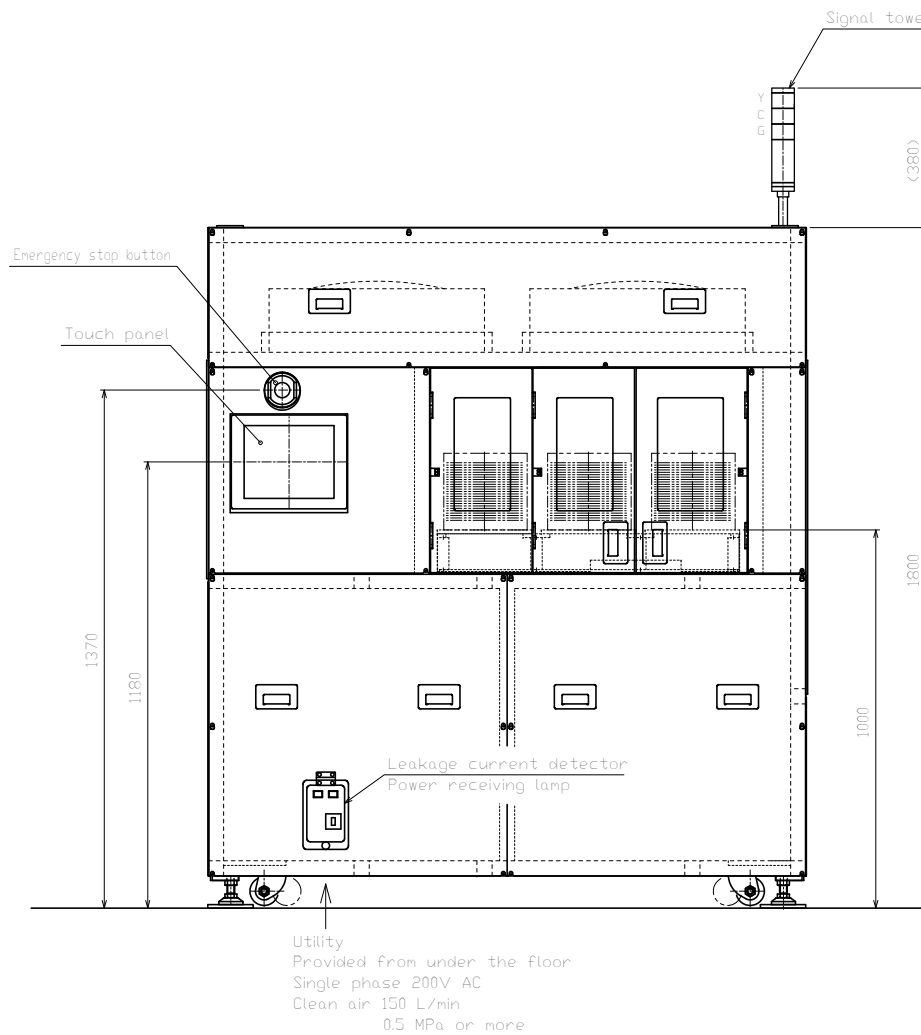

Reference drawing

× This drawing may be revised without any advance notification.

× When designing the equipment layout based on this drawing, please confirm with JEL in advance.