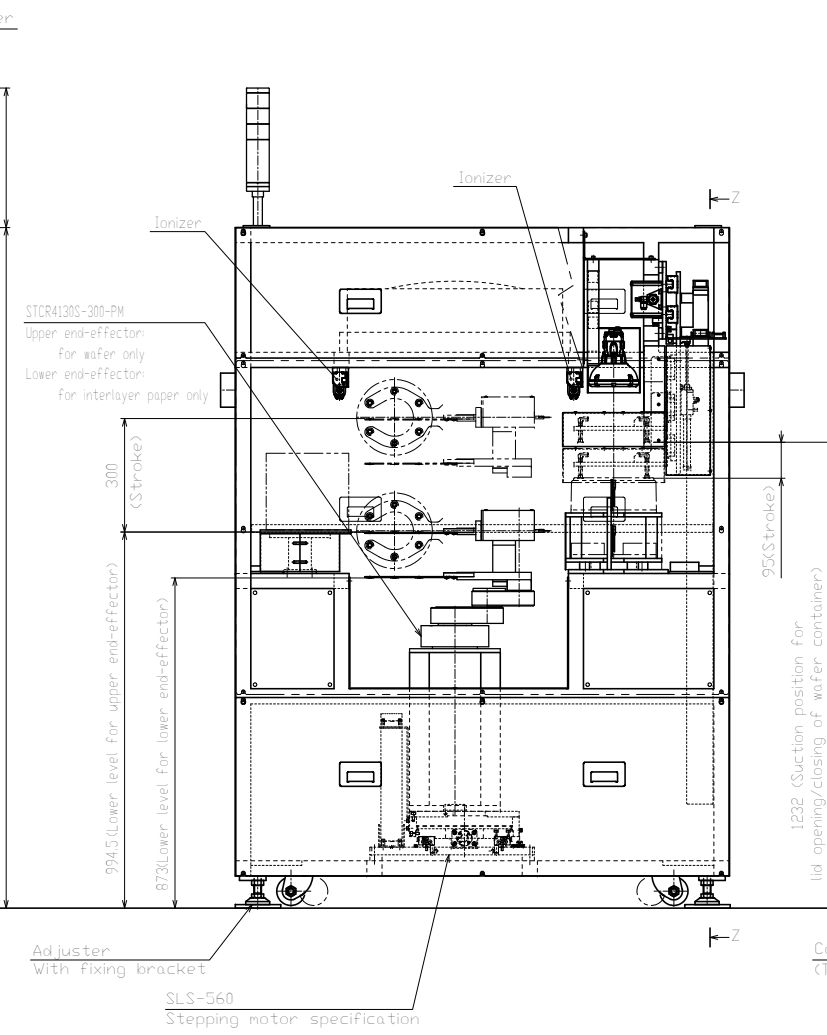

Reference drawing

× This drawing may be revised without any advance notification.

× When designing the equipment layout based on this drawing, please confirm with JEL in advance.